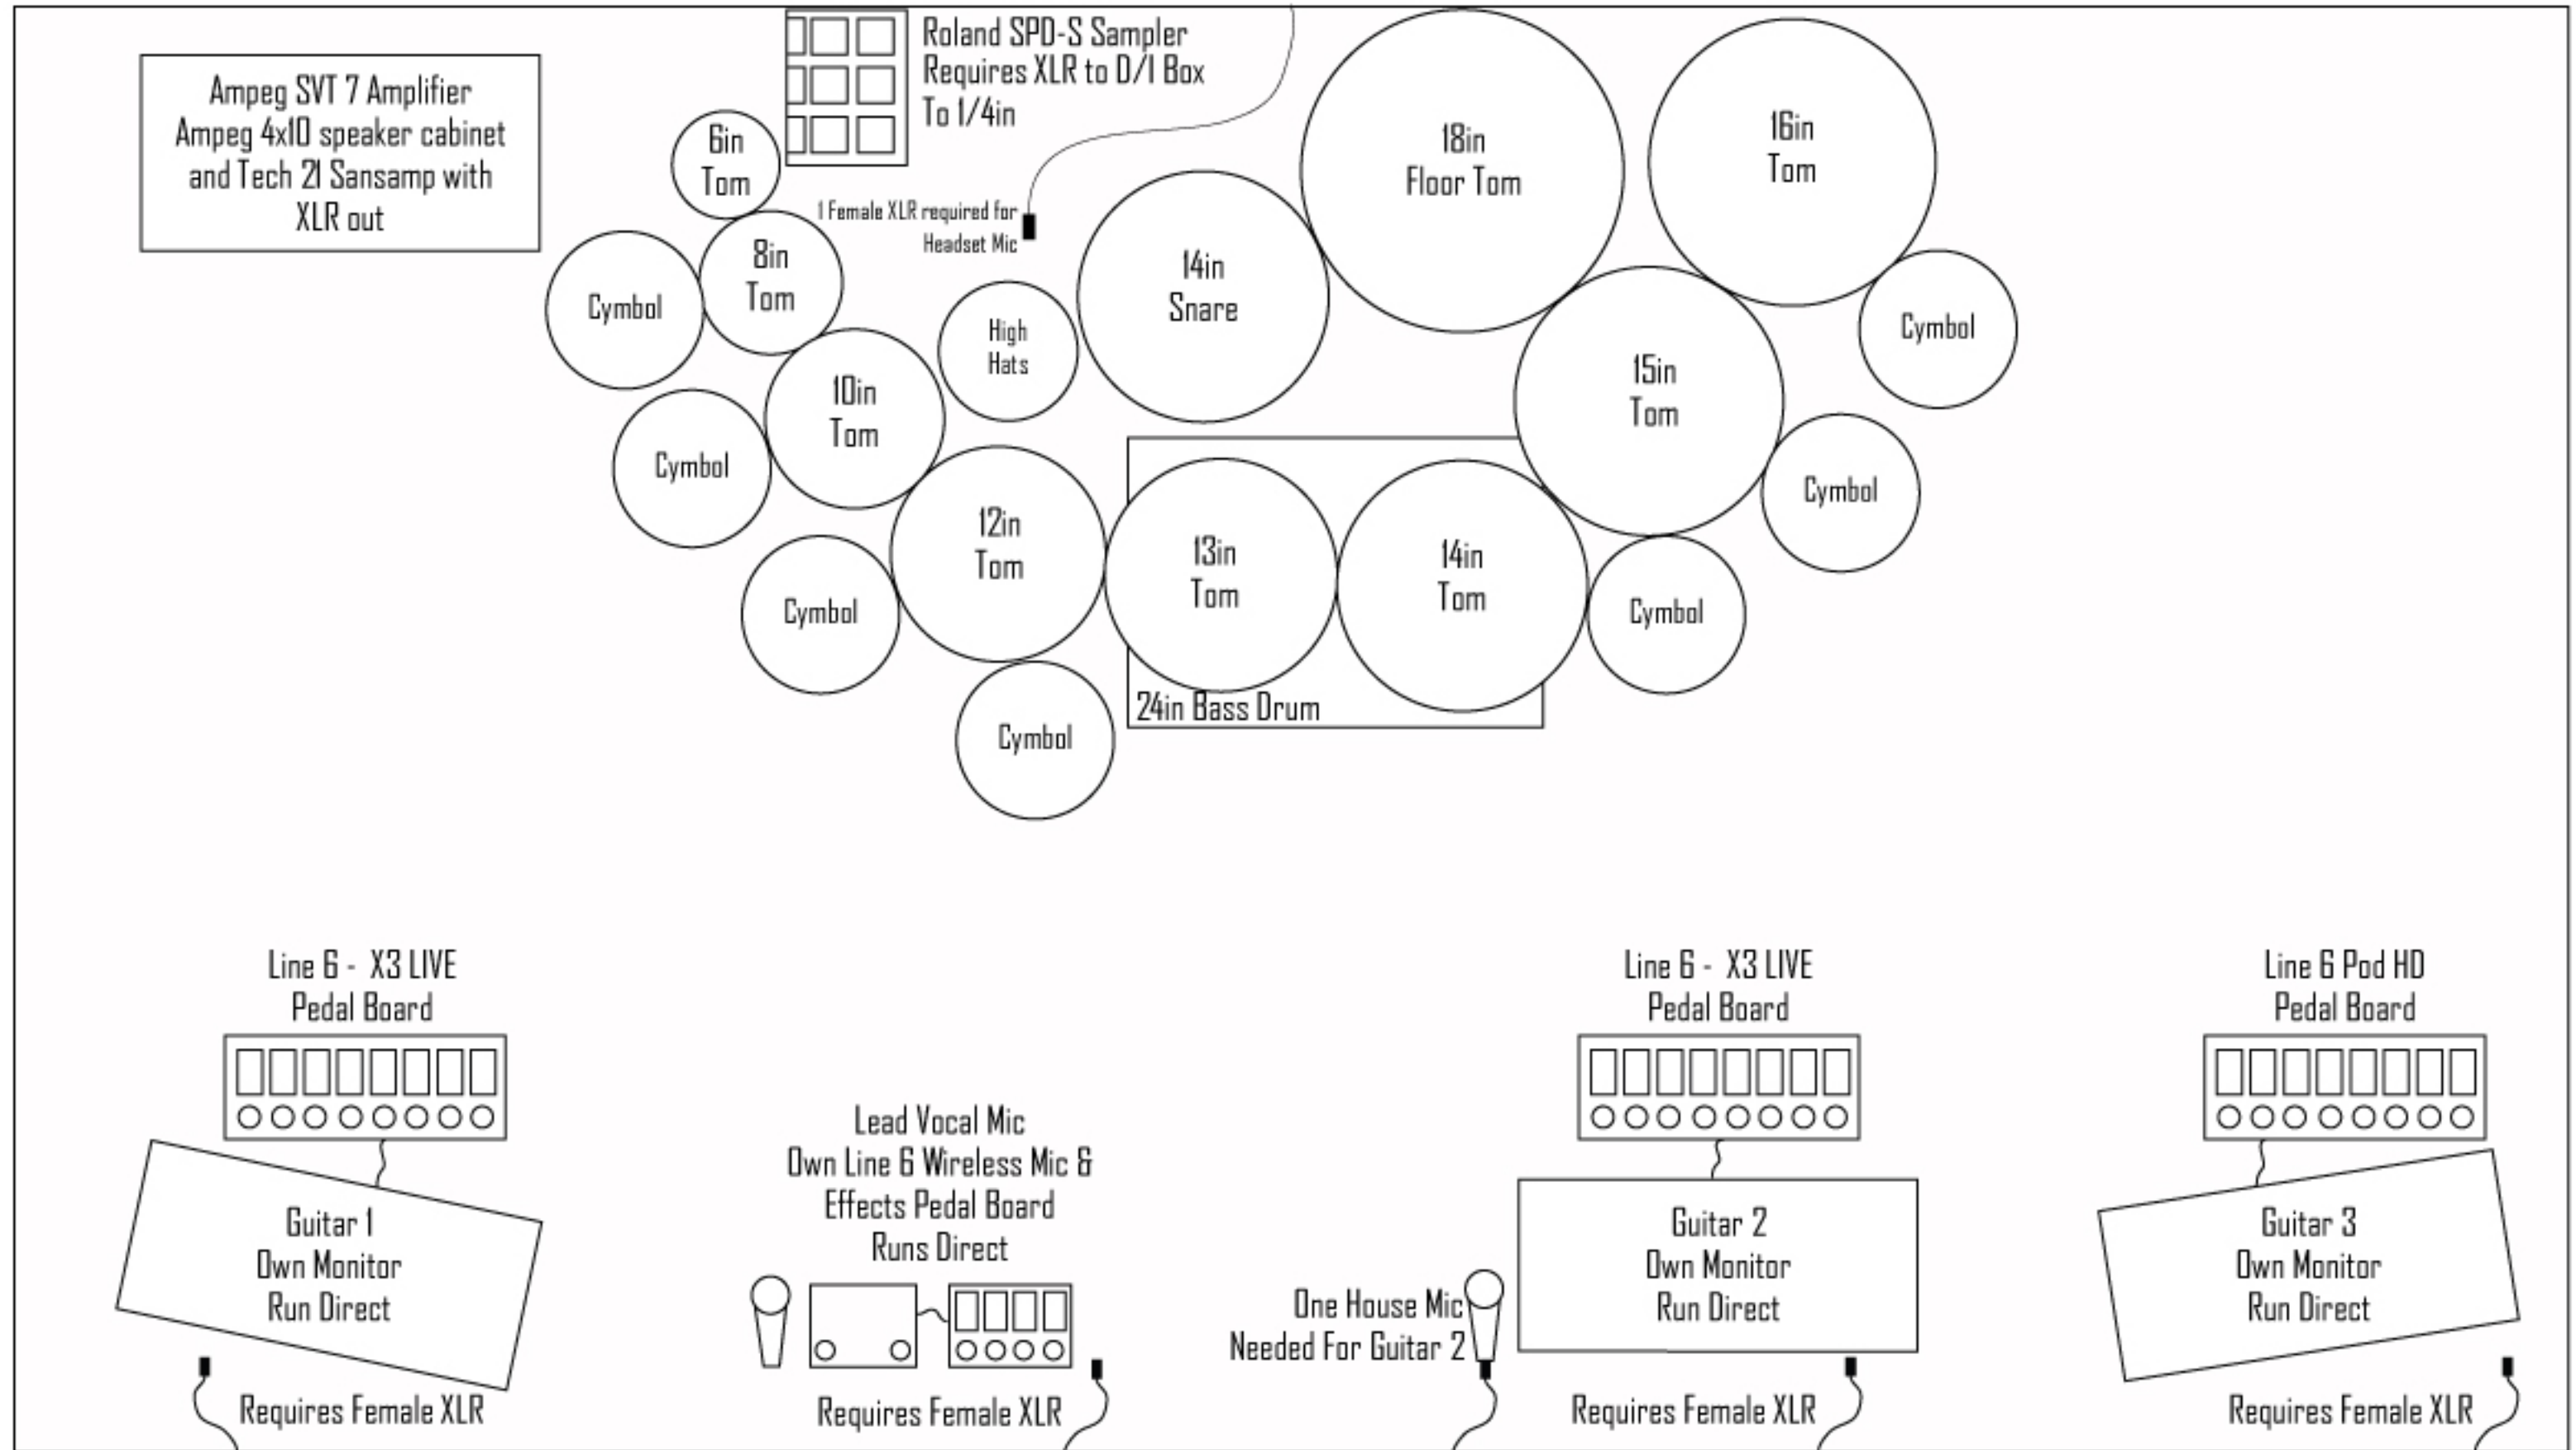

JUDAS BEAST - THE ULTIMATE IRON MAIDEN EXPERIENCE

STAGE PLOT

1 LEAD VOCAL - 3 GUITARS(ALL RUN DIRECT) - 1 BASS GUITAR - 1 DRUMSET